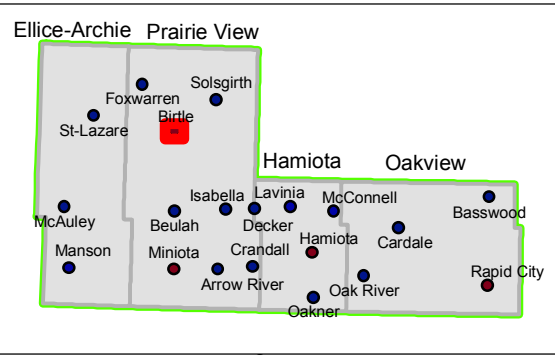

Mid-West Planning District

General Location

Land Use Designation

- Rural Policy Area
- Urban Settlement Centre Policy Area

Features

- Water
- Watercourse
- Provincial Trunk Highway
- Railway

**Map 12
Birtle**

Coordinate System: UTM 14N NAD 83
 Data Source: ProvMB, NRCAN, CANVEC
 Date Created: October 20, 2017