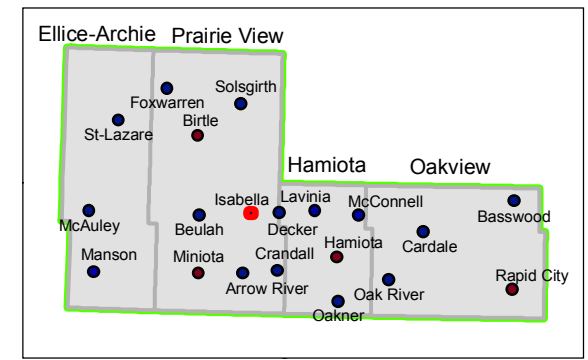

Mid-West Planning District

General Location

Land Use Designation

- Rural Policy Area
- Rural Settlement Centre Policy Area

Features

- Provincial Road

**Map 6
Isabella**

Coordinate System: UTM 14N NAD 83
 Data Source: ProvMB, NRCAN, CANVEC
 Date Created: March 29, 2018

- FINAL -
 All Boundaries and Locations for General Reference Only